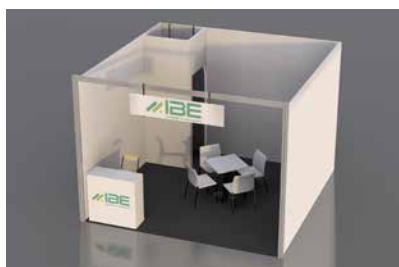

BOOTH TYPE **A4 PLUS - 16 M²**

SET UP

Varnished white walls h 290 cm
Anthracite carpet

1 storage room 100x100
1 table 70x70 h 72 cm
4 white chairs
1 stool
1 desk 100x40 h 100 cm
1 waste bin
1 coat hanger

ELECTRICAL SYSTEM

1 electrical board 220V
1 socket 220V
3 led lamps
Area includes 1kw electrical supply (220V) which is enough for a normal office use.

GRAPHIC*

Logo front panel (180xh 40 cm)
Logo on desk (100xh 98 cm)

ELECTRICAL SYSTEM

1 electrical board 220V
2 sockets 220V
6 led lamps
Area includes 2kw electrical supply (220V) which is enough for a normal office use.

GRAPHIC*

Logo front panel (180xh 40 cm)
Logo on desk (100xh 98 cm)