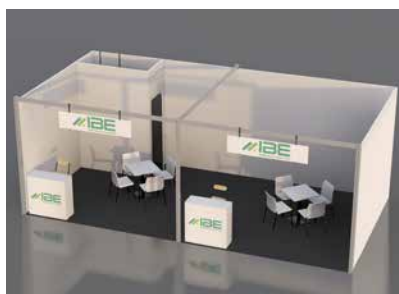

BOOTH TYPE **A4 PLUS - 32 M²**

SET UP

Varnished white walls h 290 cm
Anthracite carpet

1 storage room 200x100
2 tables 70x70 h 72 cm
8 white chairs
2 stools
2 desk 100x40 h 100 cm
2 waste bin
1 coat hanger

ELECTRICAL SYSTEM

1 electrical board 220V
2 sockets 220V
6 led lamps
Area includes 2kw electrical supply (220V) which is enough for a normal office use.

GRAPHIC*

Logo front panel (180xh 40 cm)
Logo on desk (100xh 98 cm)

EXTRA SERVICES INCLUDED

Daily cleaning

Promo until 29.02
€ 7.230,00 + VAT

Rate from 01.03
€ 7.934,00 + VAT